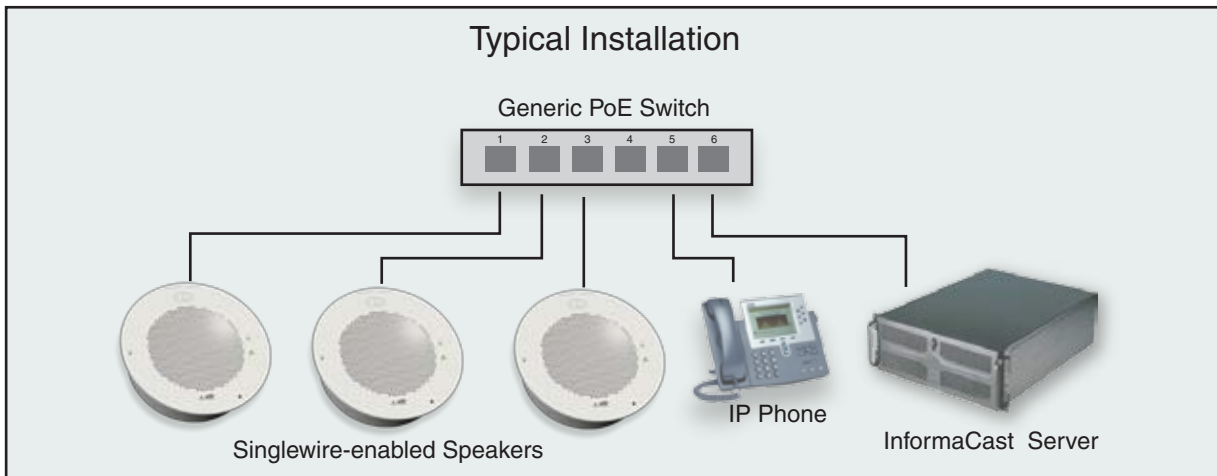

VoIP V2 Ceiling Speaker