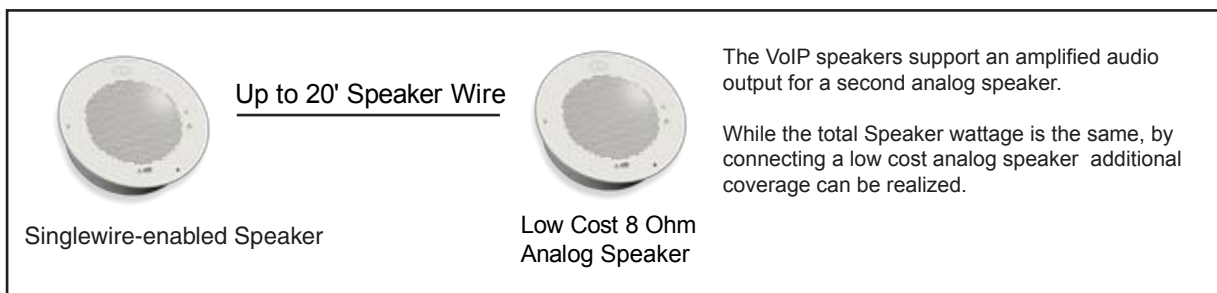

Singlewire-enabled Speaker with Extra Speaker Connection