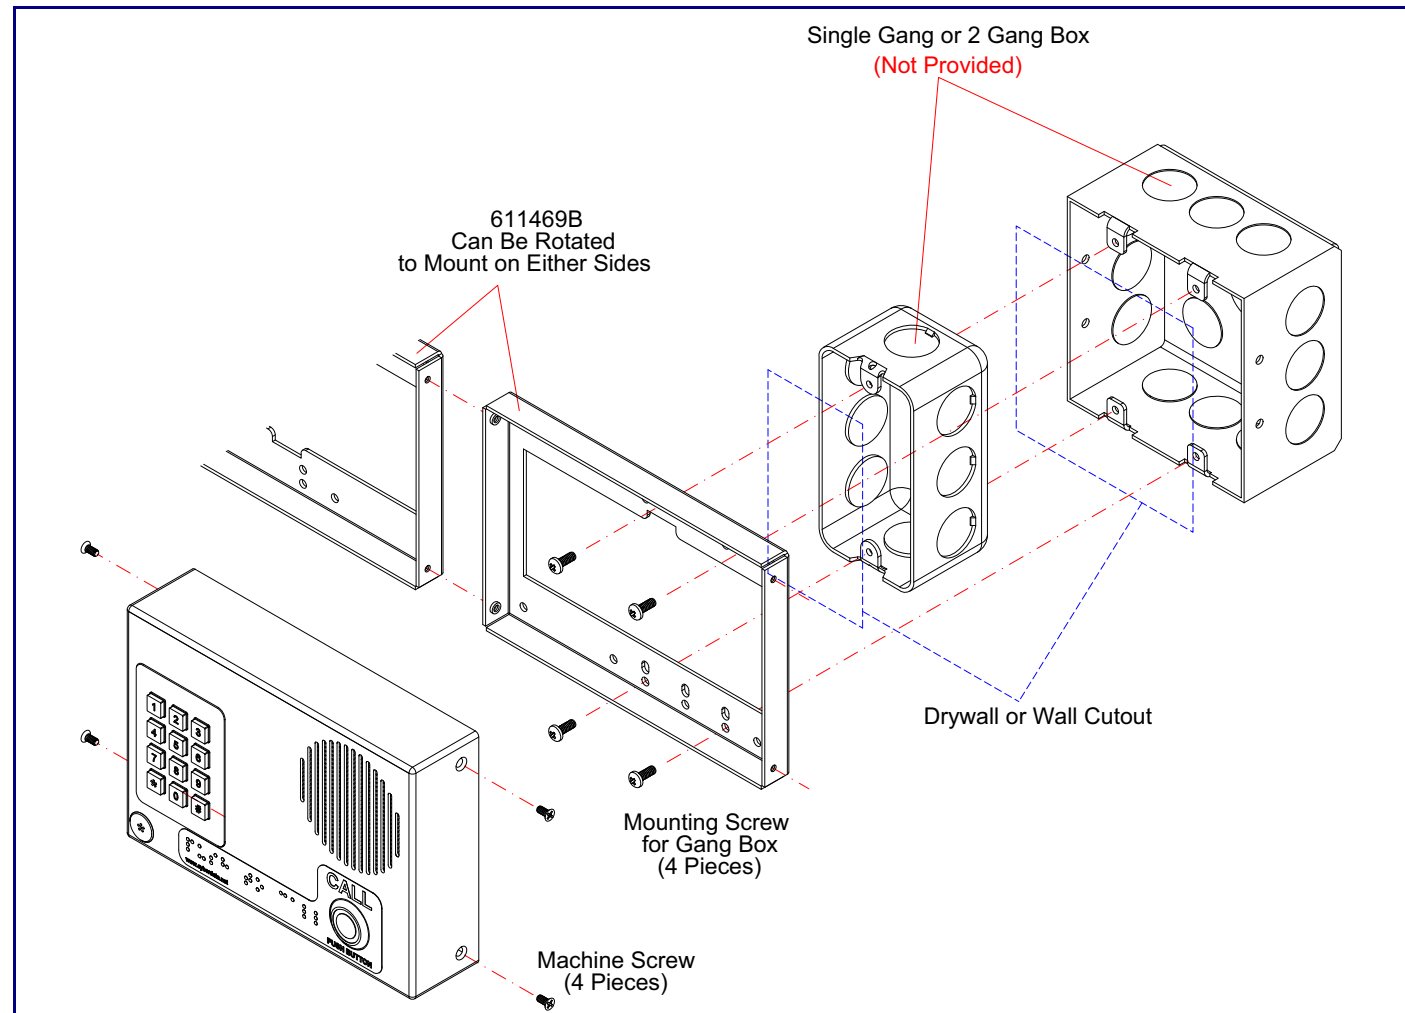

## Gang Box Mounting Options

# VoIP Indoor Intercom with Keypad

SIP Compliant

011113\*, RAL 9003, Signal White

\*Replaces the 011078 number.

The CyberData SIP-enabled VoIP Indoor Intercom with Keypad is a Power-over-Ethernet (PoE 802.3af) and Voice-over-IP (VoIP) two-way communications device that easily connects into existing local area networks (LANs) with a single cable connection.