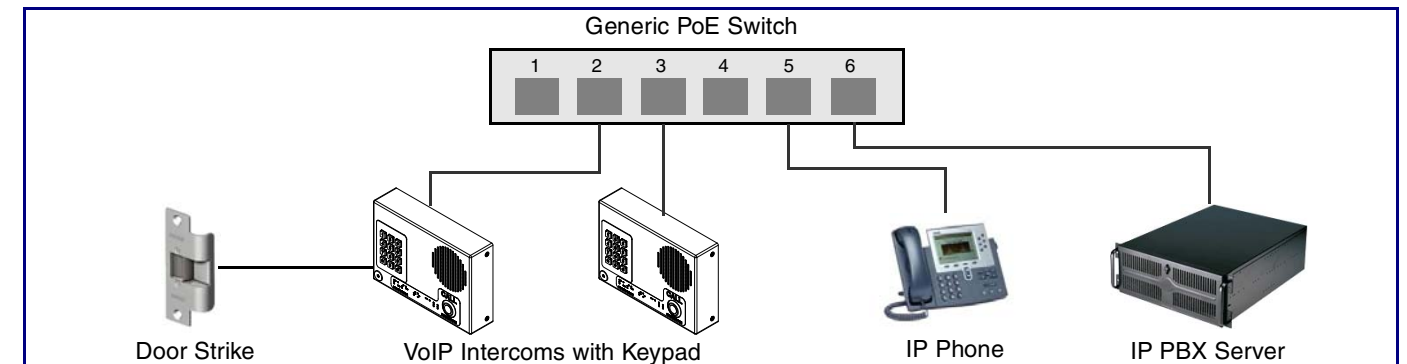

Typical System Installation

Getting Started

- Download the *VoIP Indoor Intercom with Keypad Operations Guide* PDF file from the **Documents** page at: <http://www.cyberdata.net/products/voip/digitalanalog/intercomkeypad/docs.html>
- Create a plan for the locations of your Intercoms.
- Prior to installation, consult local building and electrical code requirements.
- **WARNING: This enclosure is not rated for any AC voltages!**

Intercom Parts

(1) Intercom Assembly	(1) Wall Mounting Kit	(1) Gang Box Mounting Kit
		* Only two screws are needed for a single gang box.

Contacting CyberData

Corporate Headquarters

CyberData Corporation
3 Justin Court
Monterey, CA 93940, USA

Phone: 831-373-2601
Fax: 831-373-4193
www.CyberData.net

Sales: (831) 373-2601 ext. 334
Support: 831-373-2601 ext. 333
Web: <http://www.cyberdata.net/support/contactsupportvoip.html>
RMA Dept: (831) 373-2601 ext. 136
Email: RMA@CyberData.net
RMA Status: <http://www.cyberdata.net/support/rmastatus.html>

Warranty information is available at:
Web: <http://www.cyberdata.net/support/warranty/index.html>