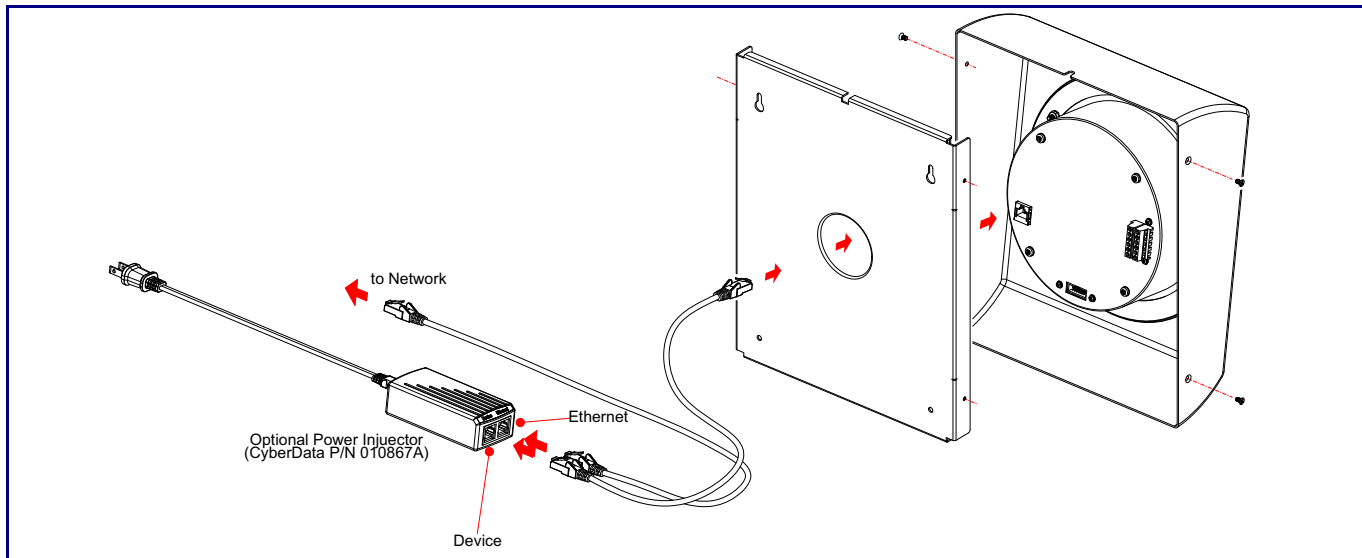

Connecting Power (optional power injector)