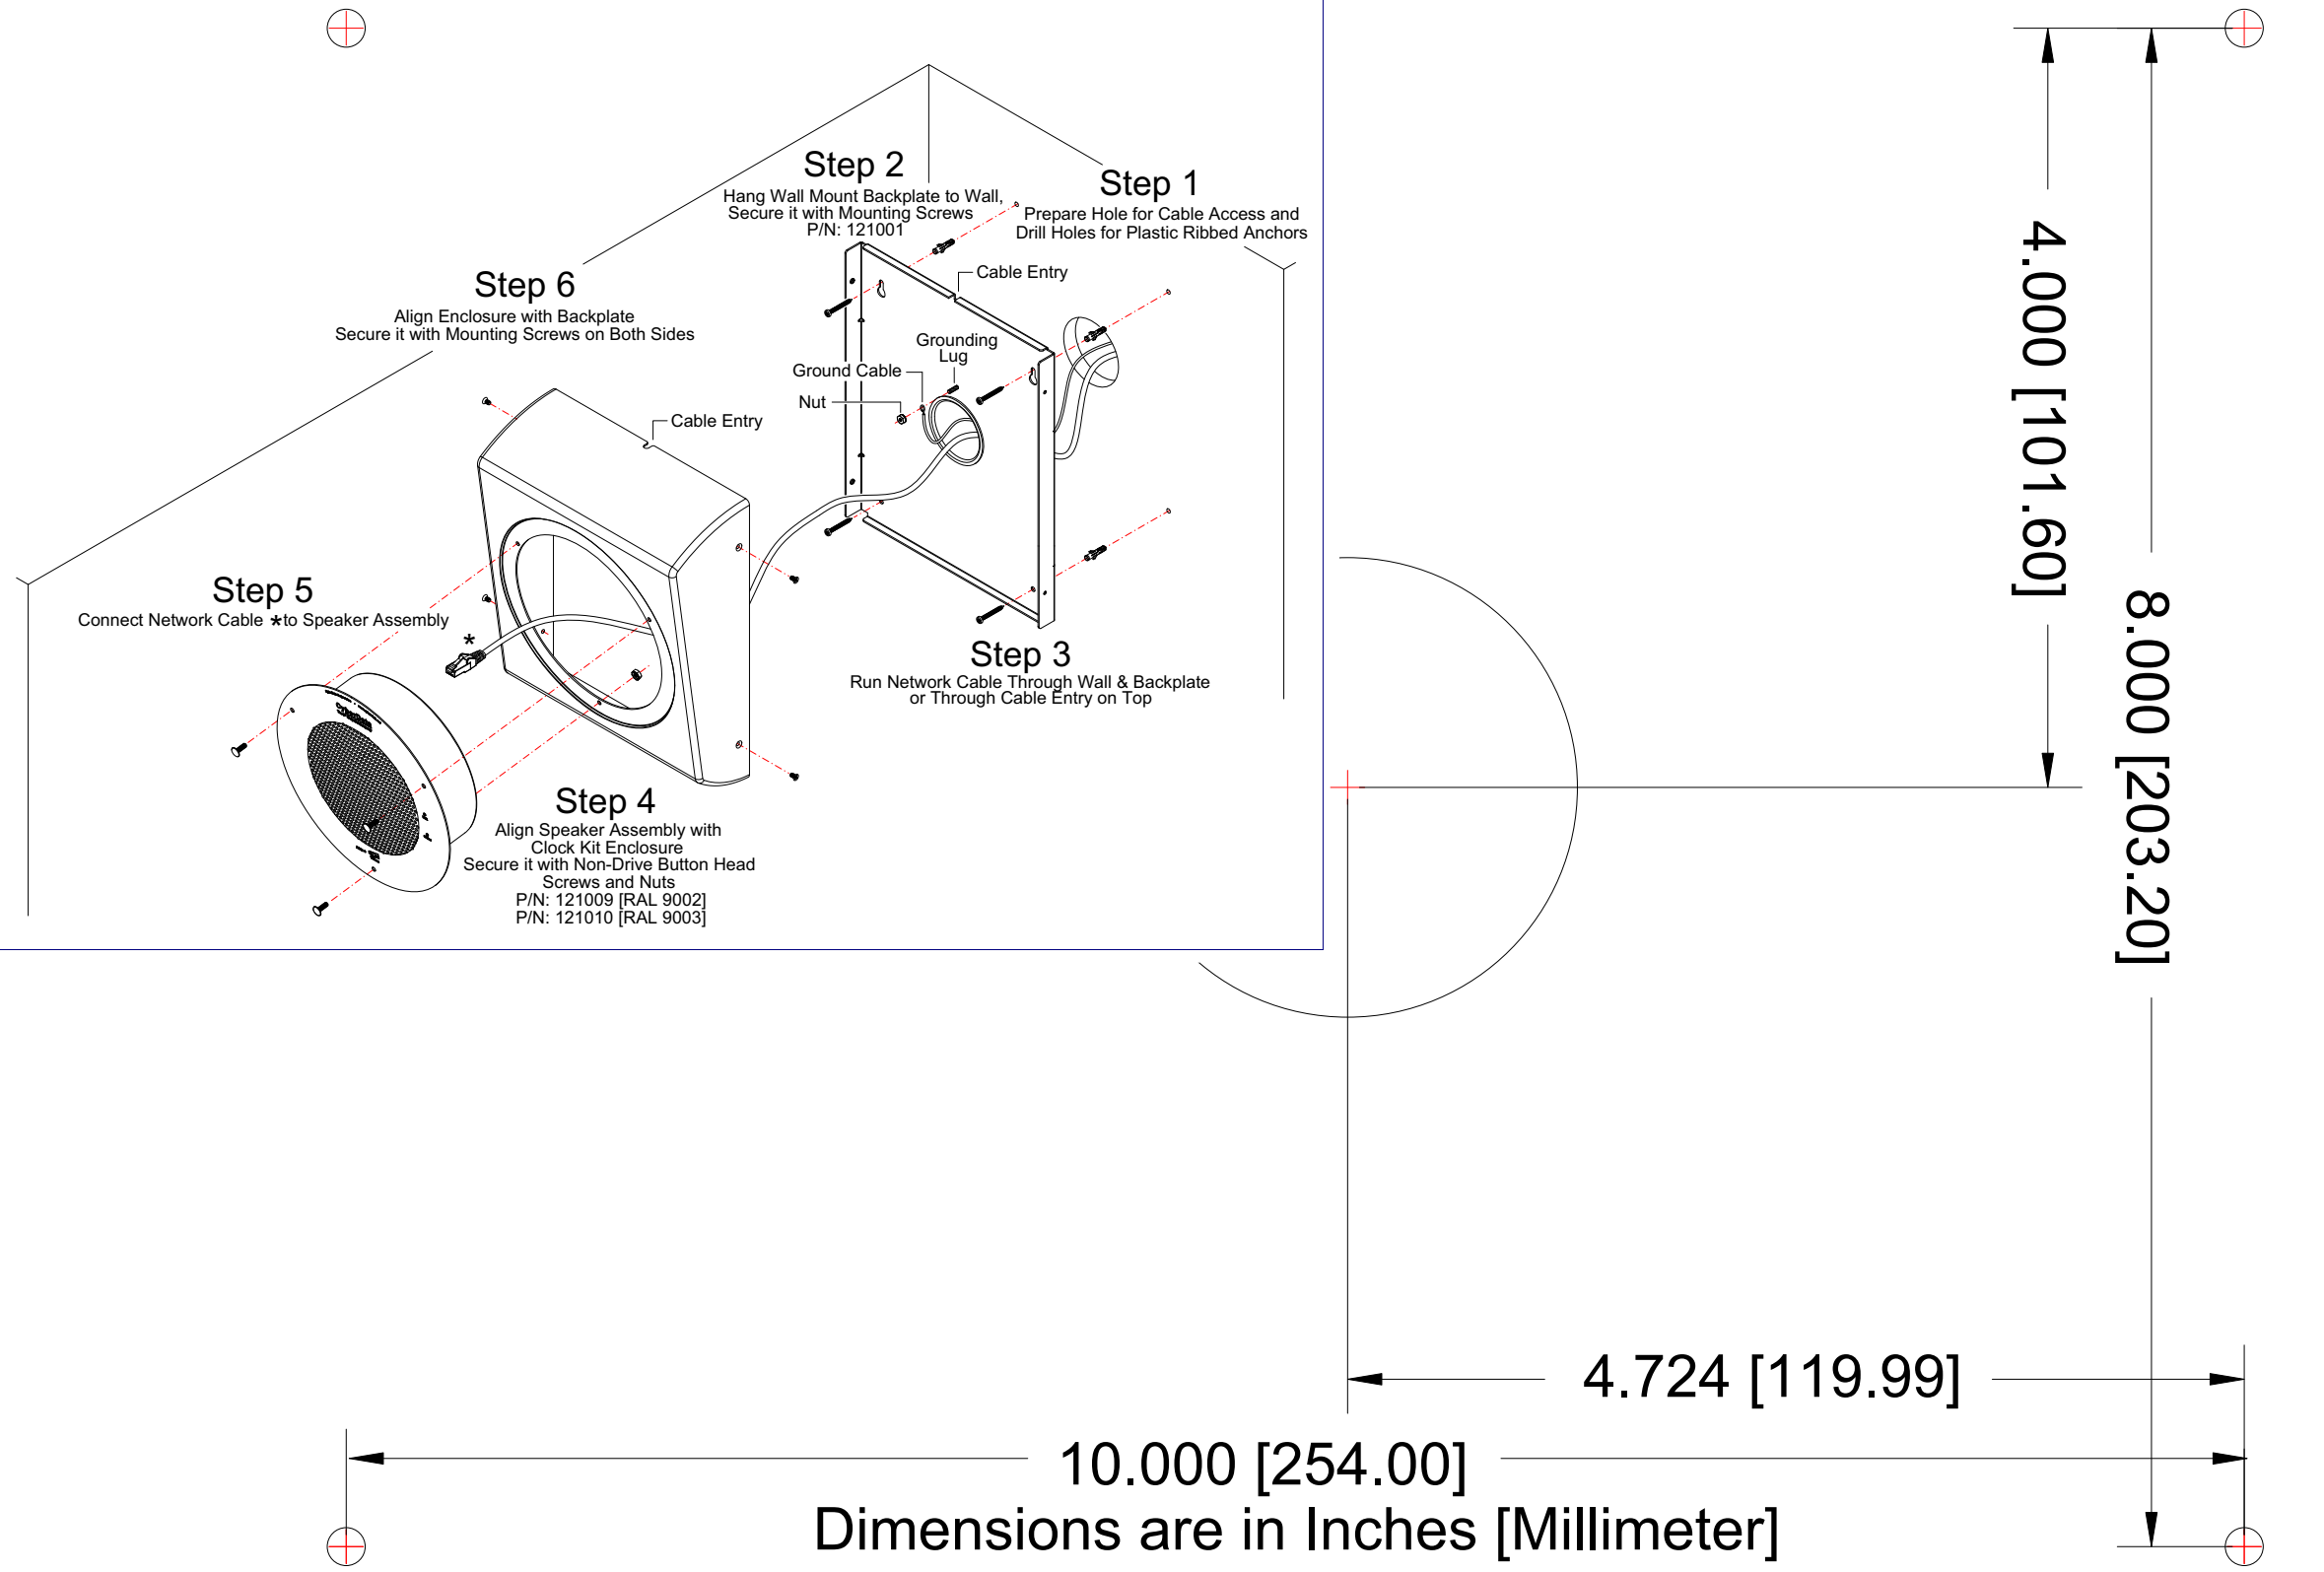

011152, RAL 9003, Signal White, Optional

*Replaces the 010882 number.

Wall Mount Adapter Parts

(1) Wall Mount Adapter	(1) Template for Wall Mount Adapter and Screw Holes*	(1) Drywall Mounting Kit (4) #6 x 1.25-inch sheet metal screw	(4) Plastic ribbed anchors
		(1) Speaker Assembly to Enclosure Mounting Kit	
		(3) #8-32 x 0.5 inch Non-Drive Button Head Machine Screw	(3) #8-32 KEP Nut
<p><i>*Note: The drywall mounting kit will be included in the ceiling speaker kit.</i></p>		(1) Enclosure to Backplate Mounting Kit	
		(4) Enclosure mounting screw	(1) Grounding nut <i>*Install the grounding nut onto the Backplate's ground lug.</i>

Overall Dimensions

Mounting

Dimensions are in Inches [Millimeter]