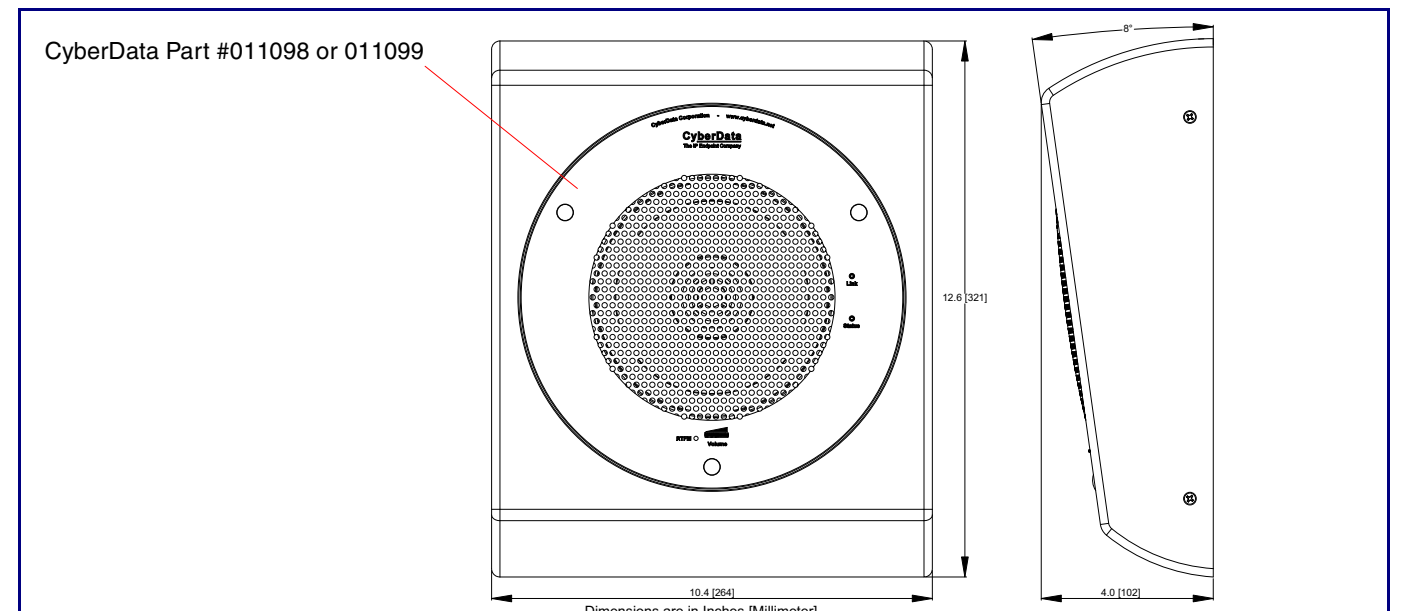

011152, RAL 9003, Signal White, Optional

*Replaces the 010882 number.

Wall Mount Adapter Parts

(1) Wall Mount Adapter	(1) Template for Wall Mount Adapter and Screw Holes*	(1) Drywall Mounting Kit (4) #6 x 1.25-inch sheet metal screw	(4) Plastic ribbed anchors
		(1) Speaker Assembly to Enclosure Mounting Kit	
		(3) #8-32 x 0.5 inch Non-Drive Button Head Machine Screw	(3) #8-32 KEP Nut
<p><i>*Note: The drywall mounting kit will be included in the ceiling speaker kit.</i></p>		(1) Enclosure to Backplate Mounting Kit	
		(4) Enclosure mounting screw	(1) Grounding nut <i>*Install the grounding nut onto the Backplate's ground lug.</i>

Overall Dimensions

Mounting

Dimensions are in Inches [Millimeter]