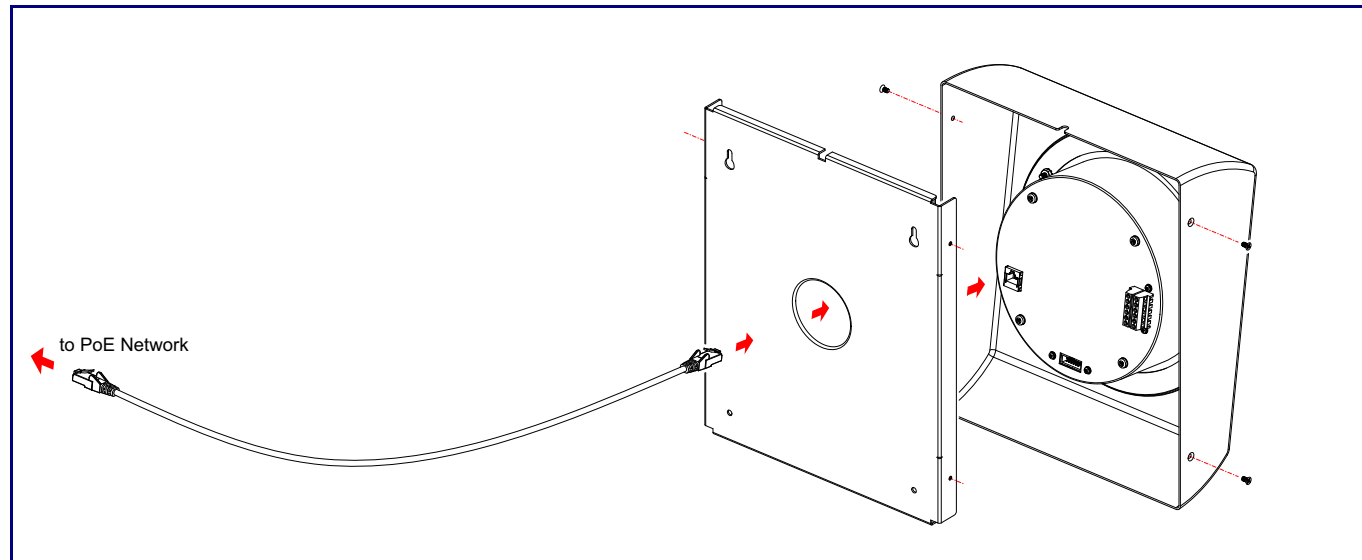

Connecting Power (PoE)