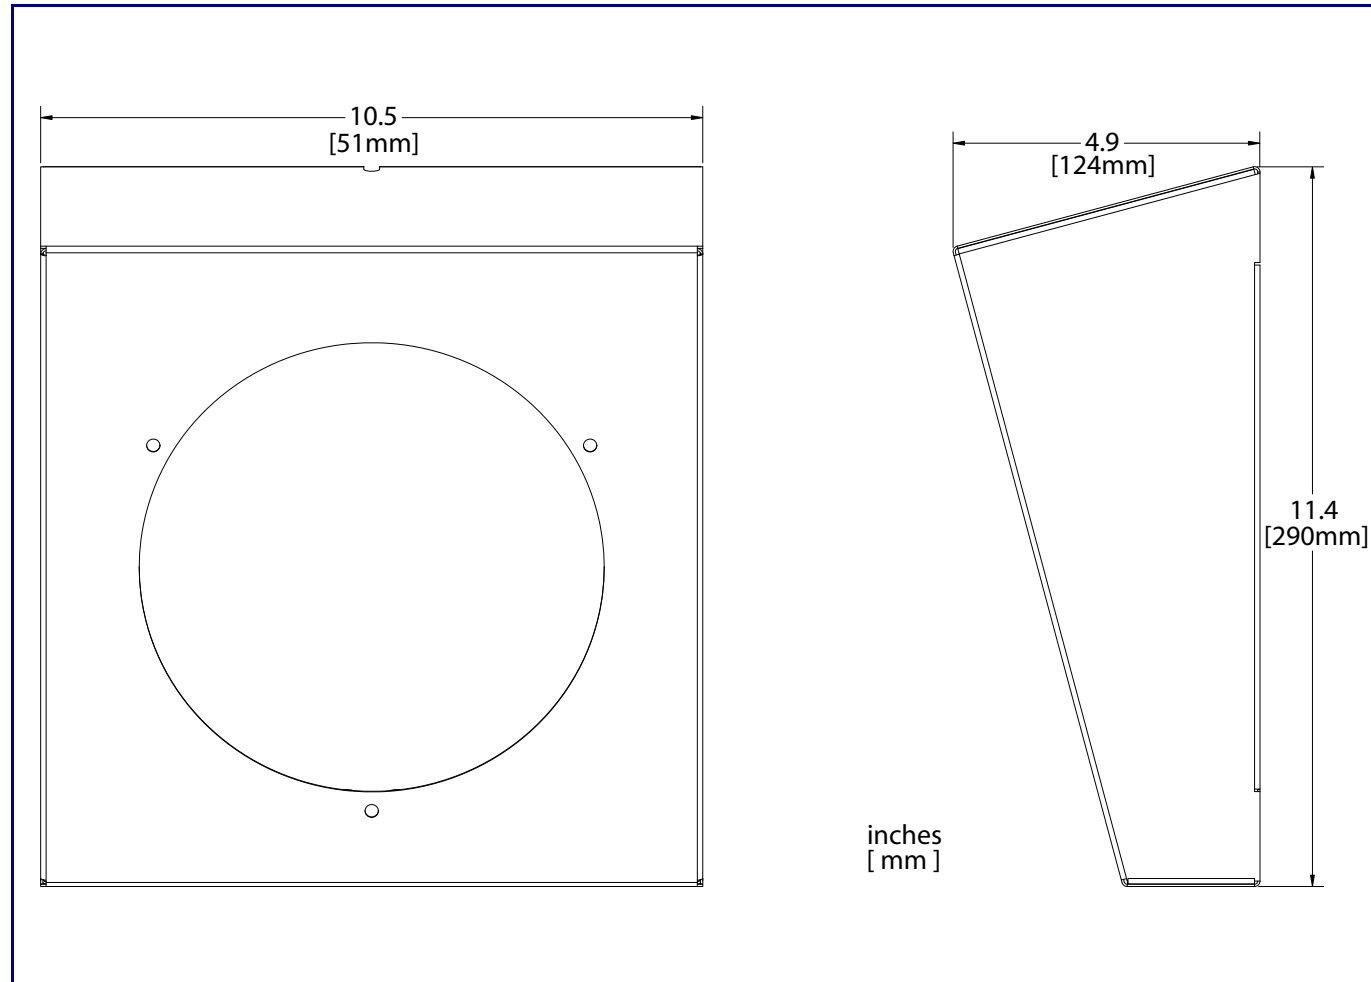

Overall Dimensions

Installation Quick Reference
**Wall Mount Adaptor for Indoor
 Paging Speakers**

011108*, RAL 9002, Gray White, Standard

011109, RAL 9003, Signal White, Optional

*Replaces the 010882 number.