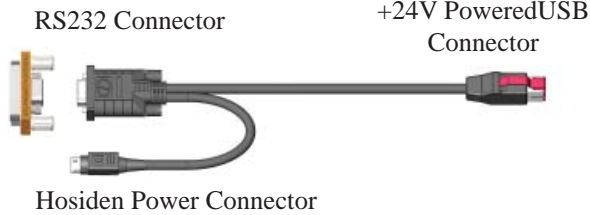

PoweredUSB Hub

Epson Connect-It® Module

C32C823361 UB-S01 Serial Interface

Any older serial non-Connect-It® printers on PoweredUSB host systems

EPSON