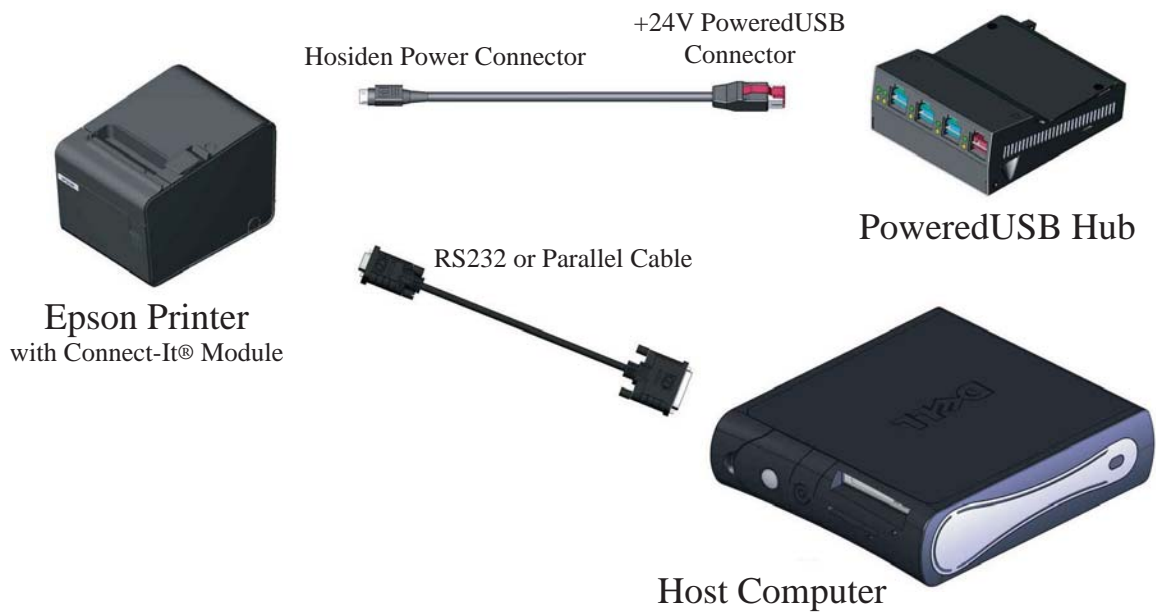

Powering Epson Printer via PoweredUSB Connect-It® Module & PoweredUSB-1x8 Cable

Epson Printer
with Connect-It® Module

+24V PoweredUSB
with 1x8 Connector

+24V PoweredUSB
Connector

PoweredUSB Hub

Epson Connect-It® Module

PoweredUSB Hub

Epson Connect-It® Module

<i>C32C823991 UB-U05</i>	On Board USB Interface (TransScan)
<i>C32C823893 UB-U09</i>	USB Interface with DB-9 Serial
<i>C32C824091 UB-U19</i>	On Board USB Interface with DB-9 Serial (TransScan)
<i>C32C824111 UB-U01-III</i>	USB Interface with 2 port HUB, DM Port
<i>C32C824121 UB-U02-III</i>	USB Interface with DM port
<i>C32C824131 UB-U03-II</i>	USB Interface (no DM, no Hub)

EPSON

24V PoweredUSB Cable to USB/Hosiden 'Y' Connector

CD010714 - 1M - Pebble Grey or Black
CD010692 - 3M - Pebble Grey or Black

CyberData
Corporation

Powering Epson Printer via RS232/Parallel Connect-It® Module & PoweredUSB-Hosiden Cable