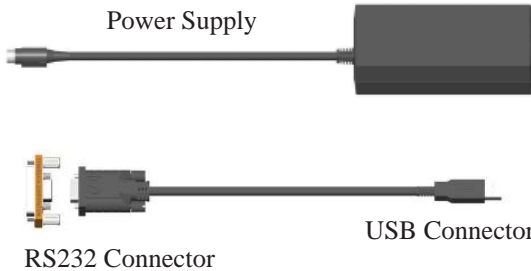

CD010818 - 3M - 24V Black

CyberData
Corporation

Powering Epson Printer via USB to Serial Adapter Cable

Epson Printer
with Connect-It® Module

Power Supply

RS232 Connector

USB Connector

Host Computer