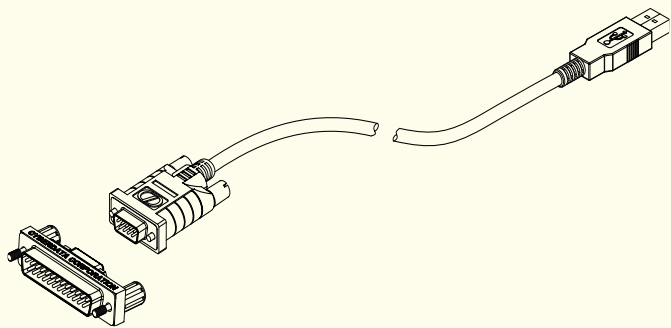

USB to Serial Adapter Cable

CD010813 - 1M - Black

CyberData
Corporation