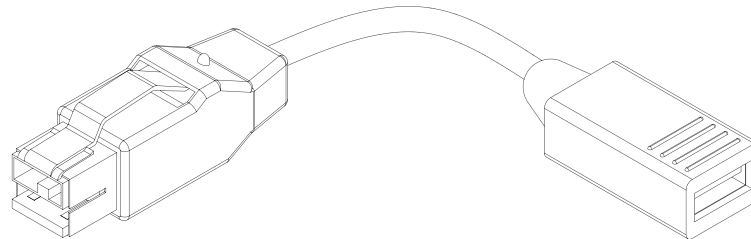

5V

LED Test Light

12V

24V

USB SERIES A  
RECEPTACLE

010679A (5V), 010680A (12V) or 010681A (24V)  
TEST PLUG - PoweredUSB VOLTAGE MONITOR with DATA PORT

**CyberData**  
Corporation  
2555 Garden Road  
Monterey, CA 93940  
[www.cyberdata.net](http://www.cyberdata.net)