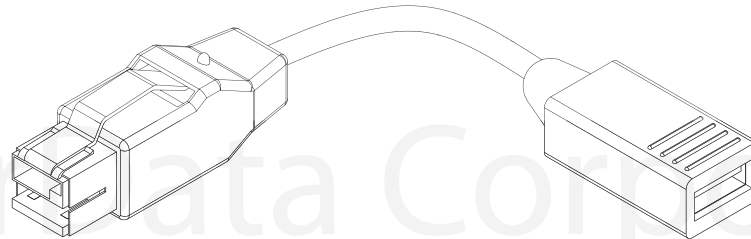

5V

LED Test Light

12V

24V

USB SERIES A  
RECEPTACLE

010679A (5V), 010680A (12V) or 010681A (24V)  
TEST PLUG - PoweredUSB VOLTAGE MONITOR with DATA PORT

**CyberData**  
Corporation  
2555 Garden Road  
Monterey, CA 93940  
[www.cyberdata.net](http://www.cyberdata.net)