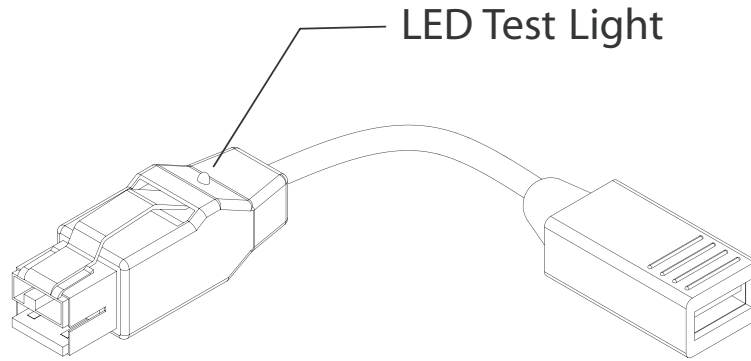

5V

LED Test Light

12V

24V

USB SERIES A  
RECEPTACLE

010679A (5V), 010680A (12V) or 010681A (24V)  
TEST PLUG - PoweredUSB VOLTAGE MONITOR with DATA PORT

**CyberData**  
Corporation  
2555 Garden Road  
Monterey, CA 93940  
[www.cyberdata.net](http://www.cyberdata.net)